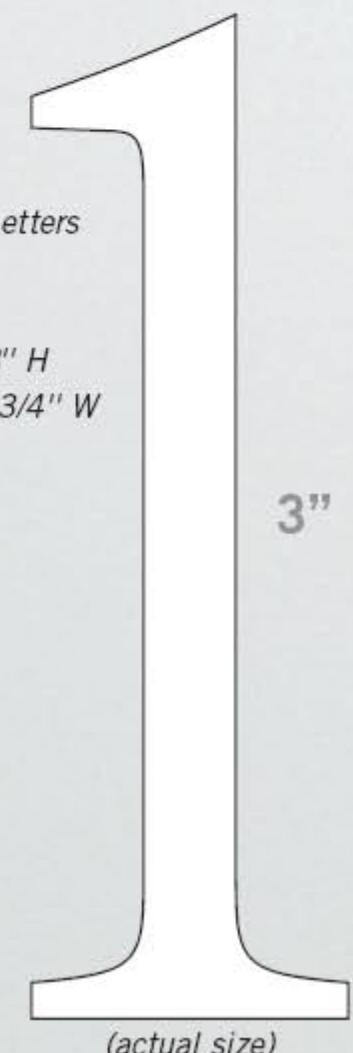

CUSTOM NUMBERS / LETTERS

custom
Numbers / Letters

AWARD WORTHY

Made of custom cut vinyl, Salsbury custom numbers / letters are available in four (4) colors and are easily applied to mailboxes, posts, lockers, directories and many other products. All characters are cut from an adhesive backed, high quality vinyl sheet using a computer controlled sign cutter for uniform spacing. Custom numbers / letters add professionalism to addresses, names and messages.

Specify • Vinyl Color

Specify • Individual characters

- 1201 Custom 2" H Numbers / Letters
- (1-2) horizontal lines of up to (10) 2" H characters / spaces
 - starting vinyl size: 18" W x 6" H
 - average character width is 1-1/2" W
 - \$15.00

1201

- 1202 Custom 1-1/2" H Numbers / Letters
- (1-3) horizontal lines of up to (14) 1-1/2" H characters / spaces
 - starting vinyl size: 18" W x 6" H
 - average character width is 1" W
 - \$15.00

1202

- 1203 Custom 1" H Numbers / Letters
- (1-4) horizontal lines of up to (19) 1" H characters / spaces
 - starting vinyl size: 18" W x 6" H
 - average character width is 3/4" W
 - \$15.00

1203

- 1204 Custom 3" H Numbers / Letters
- (1-2) vertical lines of up to (5) 3" H characters / spaces
 - starting vinyl size: 6" W x 18" H
 - average character width is 1-3/4" W
 - \$15.00

1204

REFLECTIVE NUMBERS / LETTERS